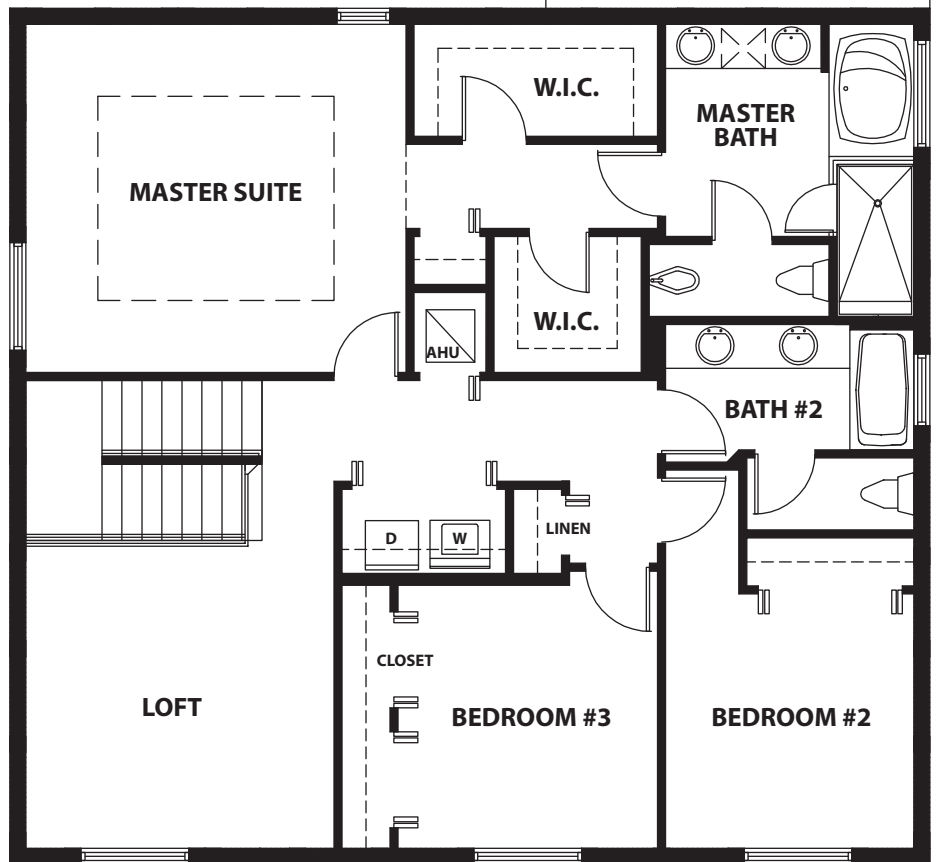

ORCHID (BV)

3 BEDROOMS, 2.5 BATHS, LOFT
2-CAR GARAGE

1ST FLOOR A/C SQ. FT.-----0000
2ND FLOOR A/C SQ. FT.-----0000
TOTAL A/C SQ. FT.-----0000
2-CAR GARAGE-----000
TOTAL SQ. FT.-----0000

FIRST FLOOR

OPTIONAL
BEDROOM #4

SECOND FLOOR