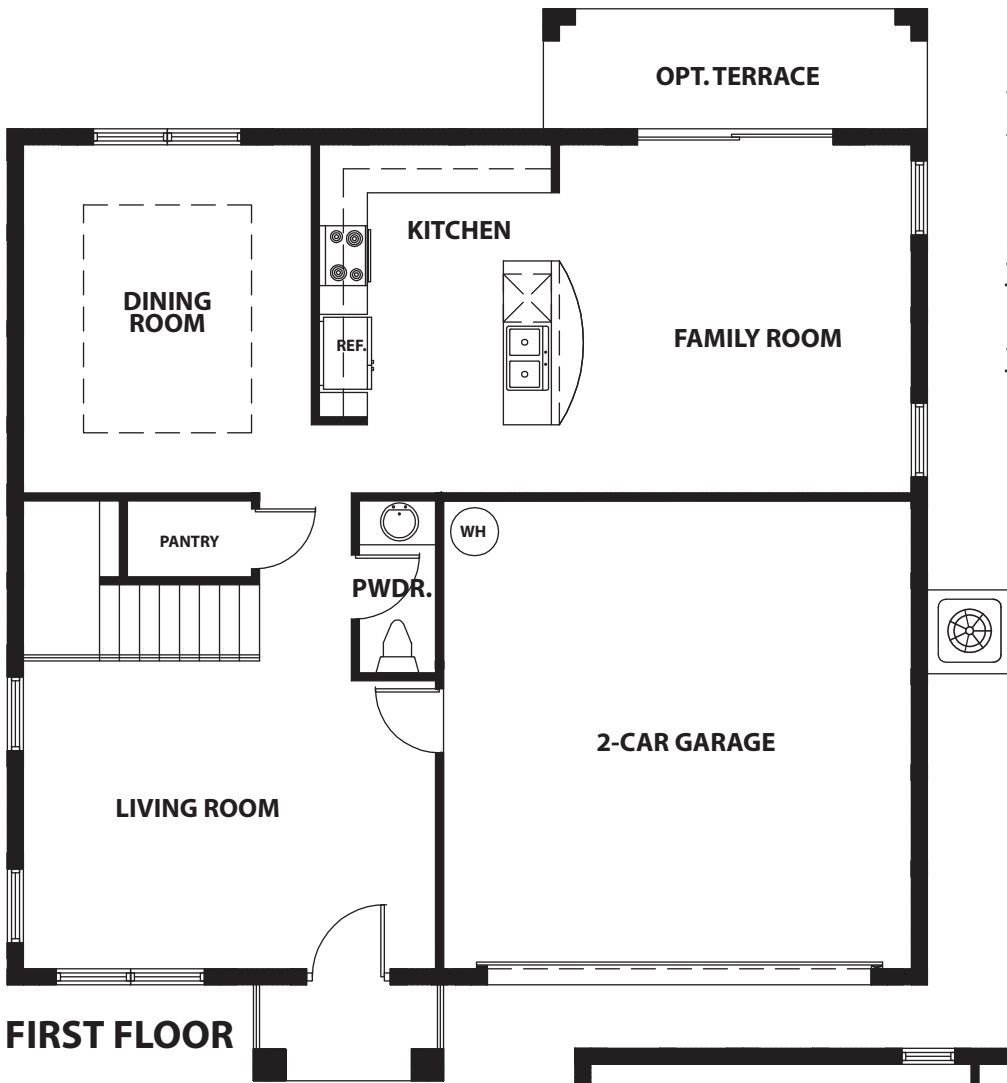

ORCHID (BV)

3 BEDROOMS, 2.5 BATHS, LOFT
2-CAR GARAGE

1ST FLOOR A/C SQ. FT.-----0000
2ND FLOOR A/C SQ. FT.-----0000
TOTAL A/C SQ. FT.-----0000
2-CAR GARAGE-----000
TOTAL SQ. FT.-----0000

FIRST FLOOR

OPTIONAL
BEDROOM #4

SECOND FLOOR