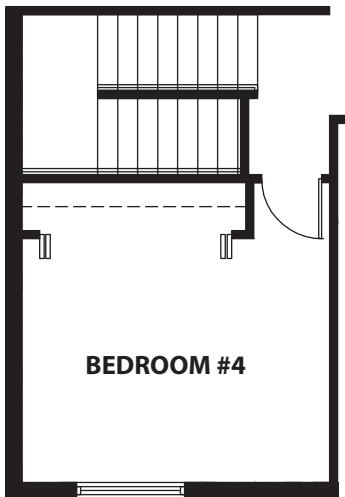

ORCHID (BV)

3 BEDROOMS, 2.5 BATHS, LOFT
2-CAR GARAGE

1ST FLOOR A/C SQ. FT.-----0000
2ND FLOOR A/C SQ. FT.-----0000
TOTAL A/C SQ. FT.-----0000
2-CAR GARAGE-----000
TOTAL SQ. FT.-----0000

FIRST FLOOR

OPTIONAL
BEDROOM #4

SECOND FLOOR